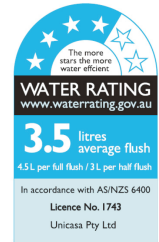

* Measured in Millimeters (mm)
 * Product dimension is for reference only.

Unique Design

Rimless

Soft-closing seat

Anti-bacterial

Vacuum Test Process

Minimum Water Consumption

Easy Installation

Ergonomic Sitting Posture

Product Information			
Model	EP-T1		
Material	Vitreous China		
Colour	High Gloss White		
Overall Dimension	605x340x810 mm		
Gross Weight	49.0 kg		
Set Out	S-trap 100-220 mm - SKU:VB150	S-trap 60-160 mm - SKU:VB60	P-trap 180mm - SKU:P180
Flushing System	Mercio Hygienic Rimless Flushing		
Water Fitting	High quality R&T mechanism		
Water Efficiency	WELS 4 Star rated, 4.5L per full flush 3L per half flush		
Water Inlet	Top inlet - left Bottom inlet - left or right		
Seat	Quick release, soft-close, heavy duty UF seat		
Package Included	Toilet Pan + Cistern + UF Seat cover + S trap (VB150) + Fitting kits		
Warranty (T&C's Apply)	20 years replacement product / 1 year parts and labour		
Cleaning & Care	Using a soft sponge or cloth for regular cleaning, wipe the product with warm soapy water, then rinse in clear water.		